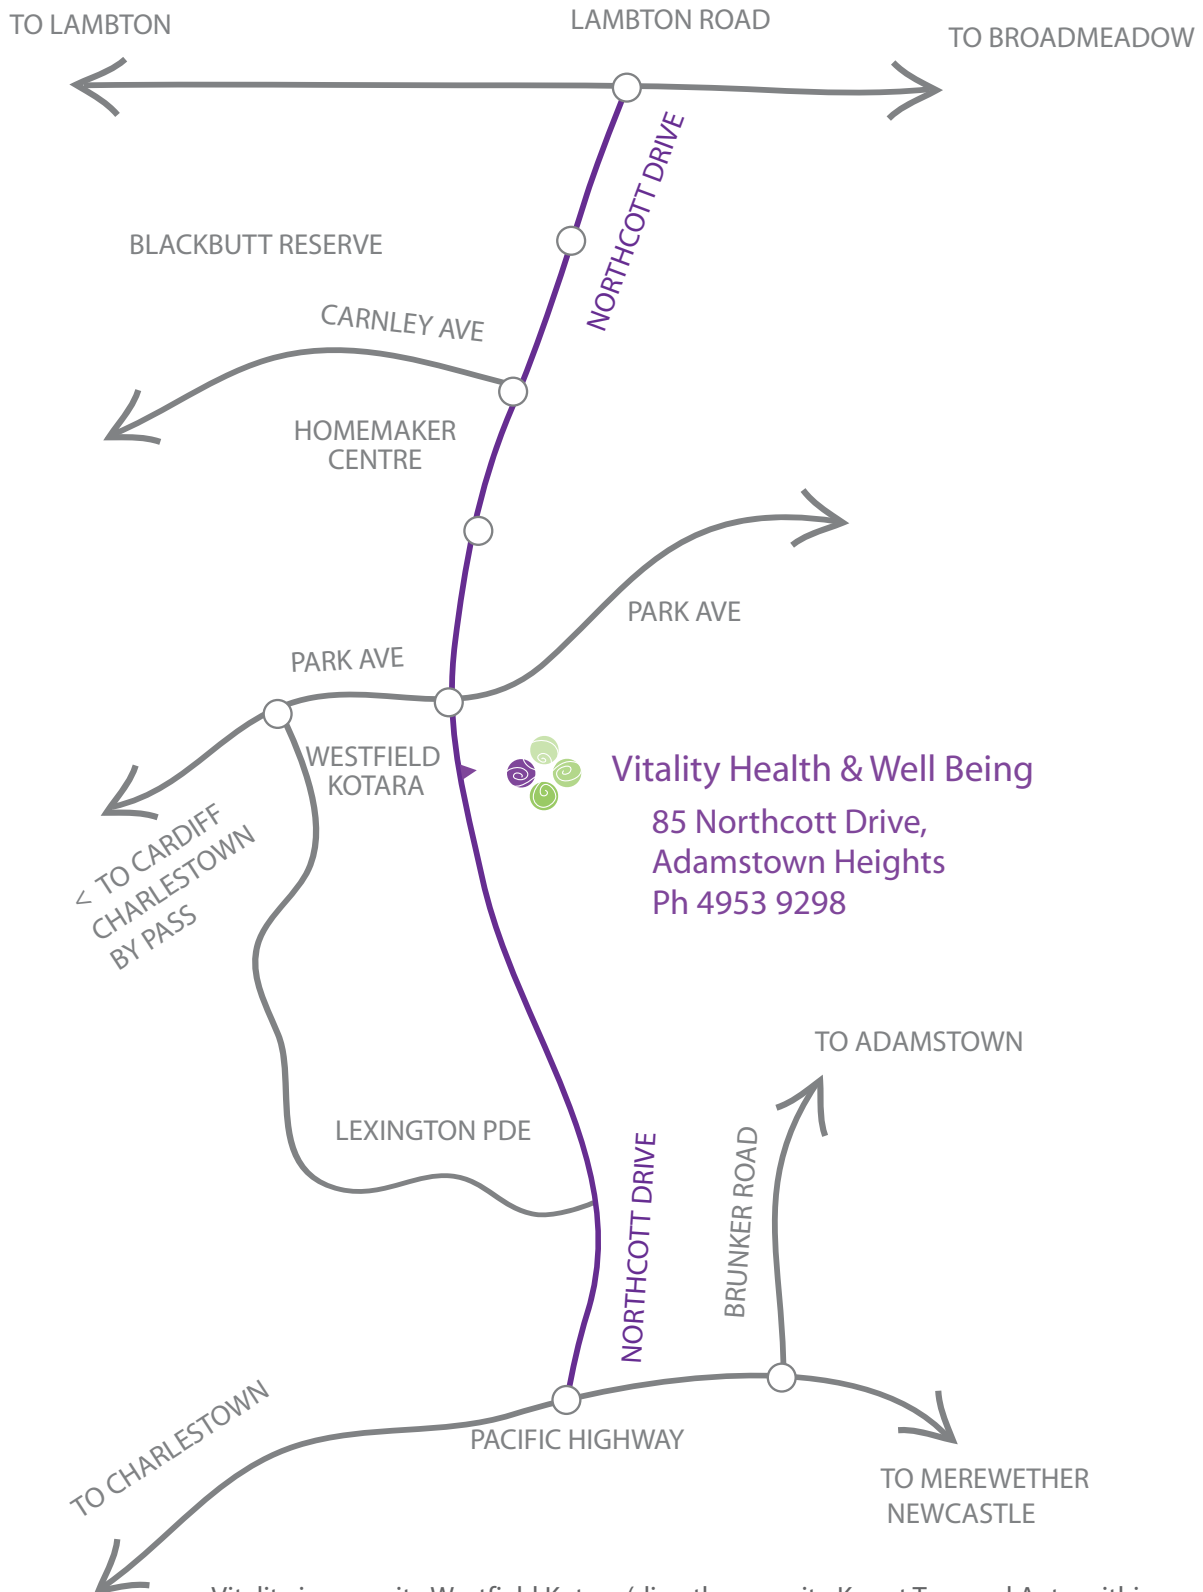

Vitality

HEALTH & WELL BEING

Where is Vitality?

Vitality is opposite Westfield Kotara (directly opposite Kmart Tyre and Auto within the Westfield Carpark). There is plenty of parking at the front on Northcott Drive.

Please note:

If you are travelling down Northcott Drive from the Pacific Highway Charlestown, Merewether, you are not able to turn right into Vitality (there is a barrier in the the road).

Please turn left onto Lexington Parade, travel to the end.

Turn right into Park Ave to the traffic lights. Turn right onto Northcott Drive